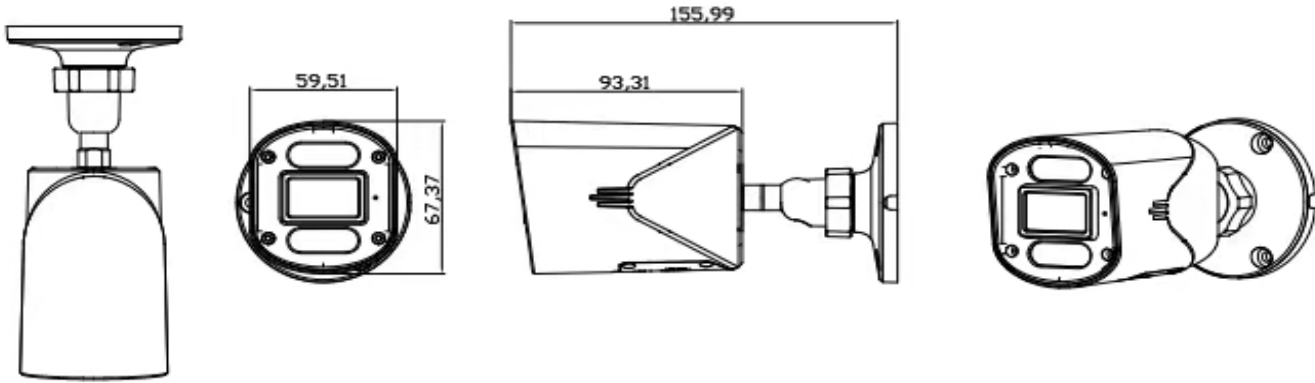

Dimensions

© SHENZHEN GRANDSECU TECHNOLOGY CO., LTD • All Rights Reserved • Specifications subject to change without notice.

Address: No.11 Xiantian Road, Xinsheng Community, Longgang District, Shenzhen, China 518116
Tel: +86-755-2851-0749 • E-Mail: info@grandsecu.cn • Website: www.grandsecu.cn

GRANDSECU®