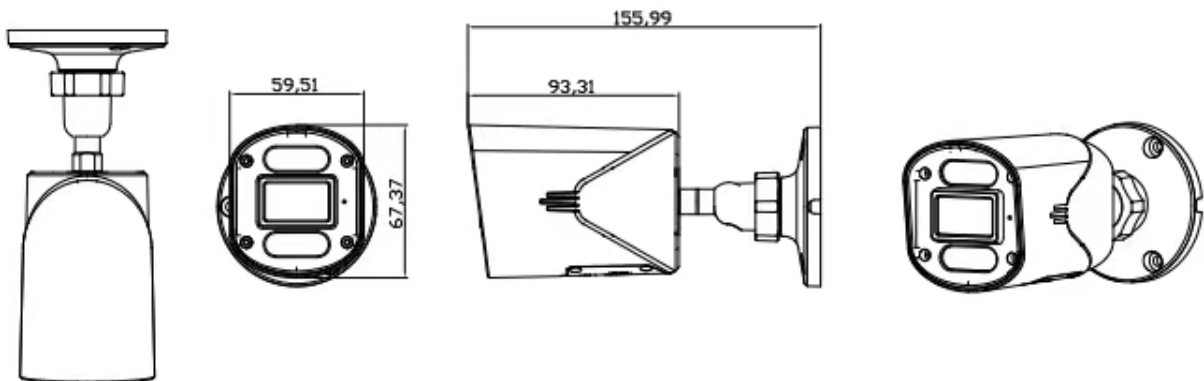

Specifications

GS-606N-RA2G

Camera

Image Sensor	2.0 MP CMOS GC2053
Signal System	PAL/NTSC
Effective Resolution	1920H*1080V
Frame Rate	2mp @ 20 fps
Minimum Illumination	0.1lux, 0 lux with IR
Shutter Speed	AUTO/ 1/50 (1/60) -1/50,000sec
Lens	4 mm
Horizontal Field of View	82.6° (3.6 mm), 54.4° (6 mm)
Day/Night	Auto/color/BW (Black and White)
Angle Adjustment	Pan: 0° to 360°, Tilt: 0° to 90°, Rotate: 0° to 360°
WDR	D-WDR

Menu

AGC	Supported
Day/Night Mode	Auto/Color/BW (Black and White)
White Balance	AUTO/MANUAL
Privacy Mask	ON/OFF, 8 programmable privacy masks
Motion Detection	4 programmable motion areas
Backlight Compensation	D-WDR/BLC/HLC/off
2D and 3D DNR	On/off
Voltage Detection	Supported
Scene	Indoor/outdoor/hard light/low light
Functions	Mirror, Defective pixel correction, Sharpness, Camera title

Interface

Video Output	1CH AHD/TVI/CVI/CVBS 4 in 1 Output

General

Operating Conditions	-4° F to 140° F (-20° C to 60° C), humidity: 90% or less (non-condensation)
Power Supply	12V DC
Power Consumption	Maximum: 6 W
IR Range	Up to 65 ft (20 m)
Protection Level	IP66
Communication	Up-the-Coax
Dimensions	165 mm x 61mm x 58 mm
Weight	Approximately 0.35 kg

Dimensions

© SHENZHEN GRANDSECU TECHNOLOGY CO., LTD • All Rights Reserved • Specifications subject to change without notice.

Address: No.11 Xiantian Road, Xinsheng Community, Longgang District, Shenzhen, China 518116

Tel: +86-755-2851-0749 • E-Mail: info@grandsecu.cn • Website: www.grandsecu.cn

GRANDSECU®